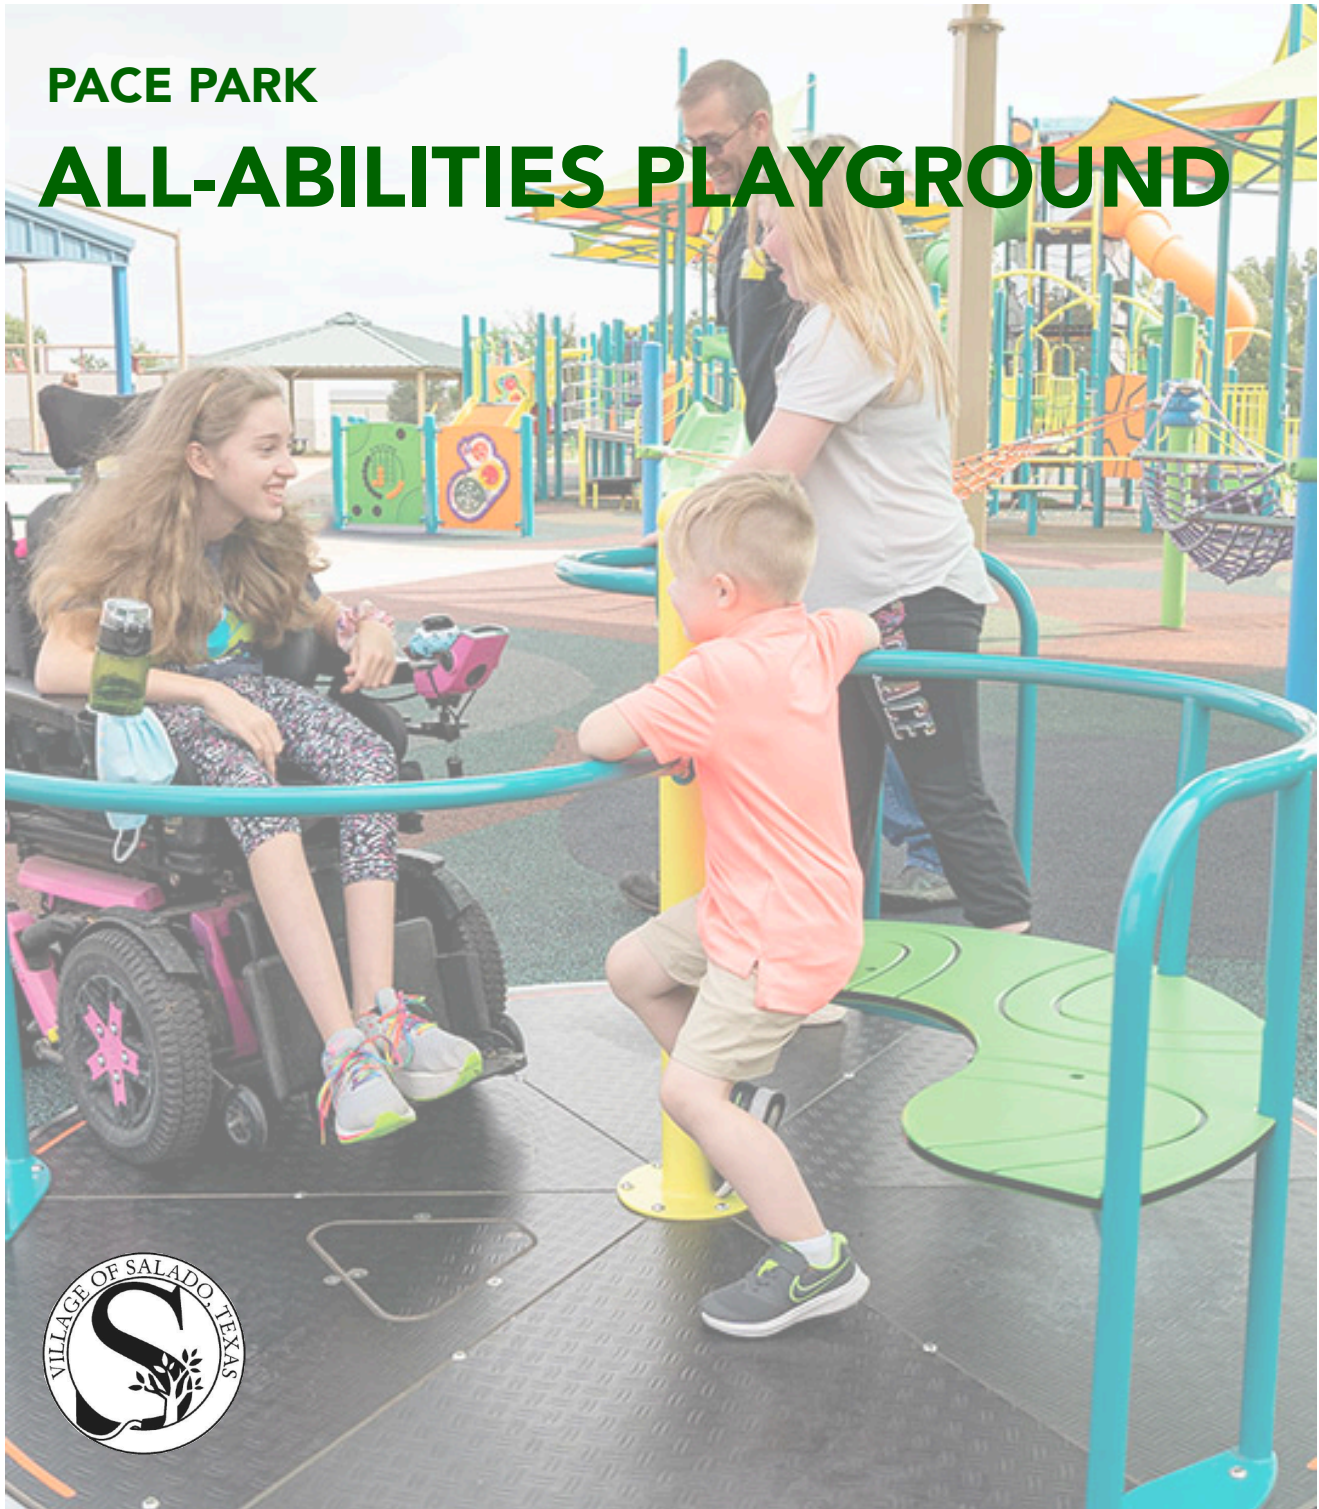

PACE PARK

ALL-ABILITIES PLAYGROUND

Michael Coggin
Village of Salado
Mayor

254-947-5060
mcoggin@saladotx.gov

Don Ferguson
Village of Salado
Administrator

254-947-5060
dferguson@saladotx.gov