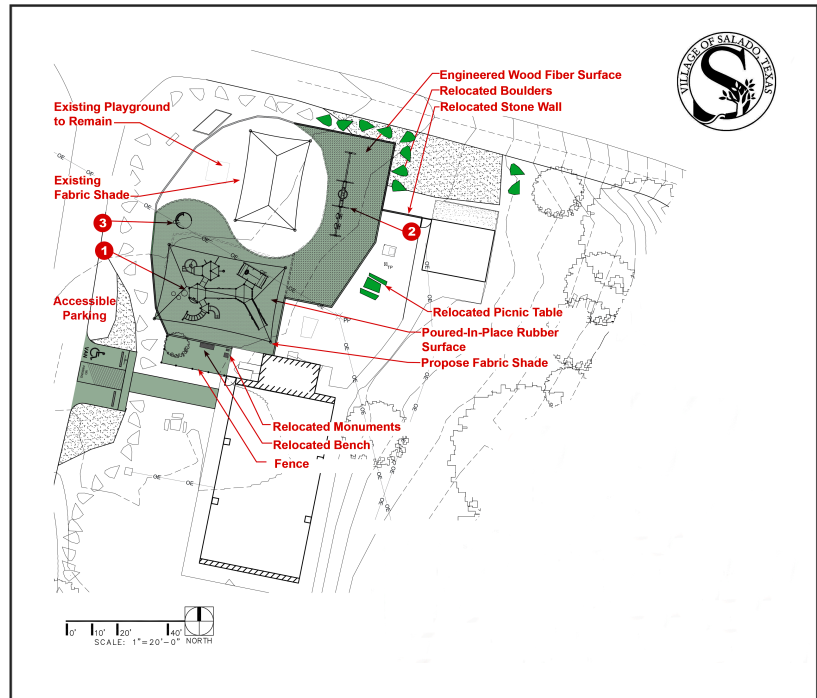

ABOUT THE ALL-ABILITIES PLAYGROUND

The Village of Salado has approved plans for the development of an all-abilities playground to be constructed adjacent to the current playground at Pace Park. The goal of this project is to create innovative play experiences and provide quality outdoor play for people of all ages and abilities that develop the whole child, the whole environment, and ultimately, benefit the whole community.

The total cost of the playground construction is approximately $675,000.

To date, the Village of Salado has secured a $150,000 grant from Texas Parks and Wildlife and raised $166,000 to help fund the playground construction. Another $359,000 is needed to make this inclusive play project for all ages a reality.

This truly is a community project as our partners have supported this vision and design. We need your support in making this a destination park for all children.

There are a variety of opportunities available to partner in the funding of this project, including multiple levels of sponsorships and in-kind donations.

Please consider how you can support making this project a reality for our community.

Pace Park All-Abilities Playground Vision

Sponsorship Opportunities

Element Sponsorship

- Accessible Structure ($104,214)
- Spin Max Orbit ($33,102)
- Friendship Spinner ($25,960)

Donation Sponsorship

- $5,000
- $1,000

Plaque Sponsorship

- Between $250 – $2,500

In-Kind Sponsorship

- Built to suit