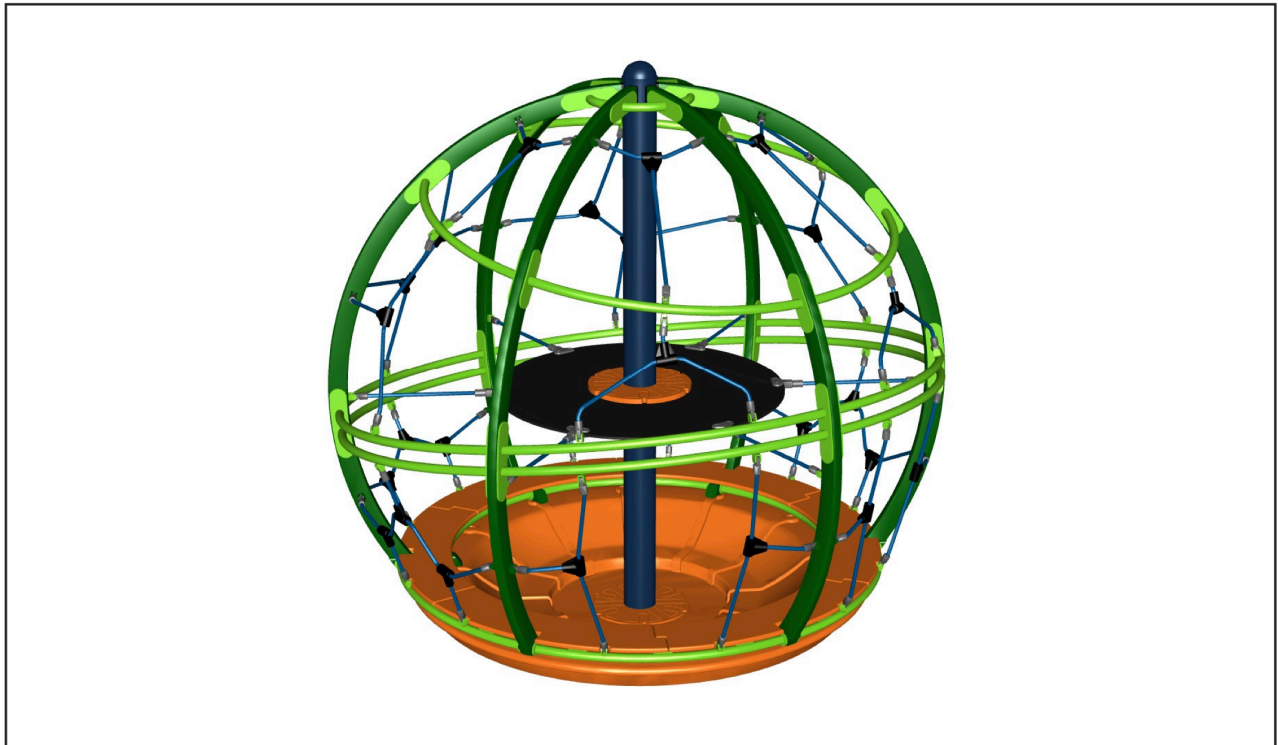

This structure – for the Pace Park All-Abilities playground – incorporates single wide ADA accessible ramps for access to the majority of the structure's decks. The Trans-Glide has a geared handle mechanism that activates gliding back-and-forth motion and is accessible via wheelchair. Various climbing components will challenge different abilities and ages as well as overhead bars. Molded rubber balancing spheres provide a modern touch with a bit of whimsy.

SPIN MAX ORBIT SPONSORSHIP

\$33,102

This multi-user spherical spinner offers unique climbing and spinning experiences. With two interior levels for children to explore, and plenty of inclusive seating. Asymmetrical netting creates a variety of openings, perfect for users of varying size and ability. While an adjustable speed limiter ensures controlled spinning fun.