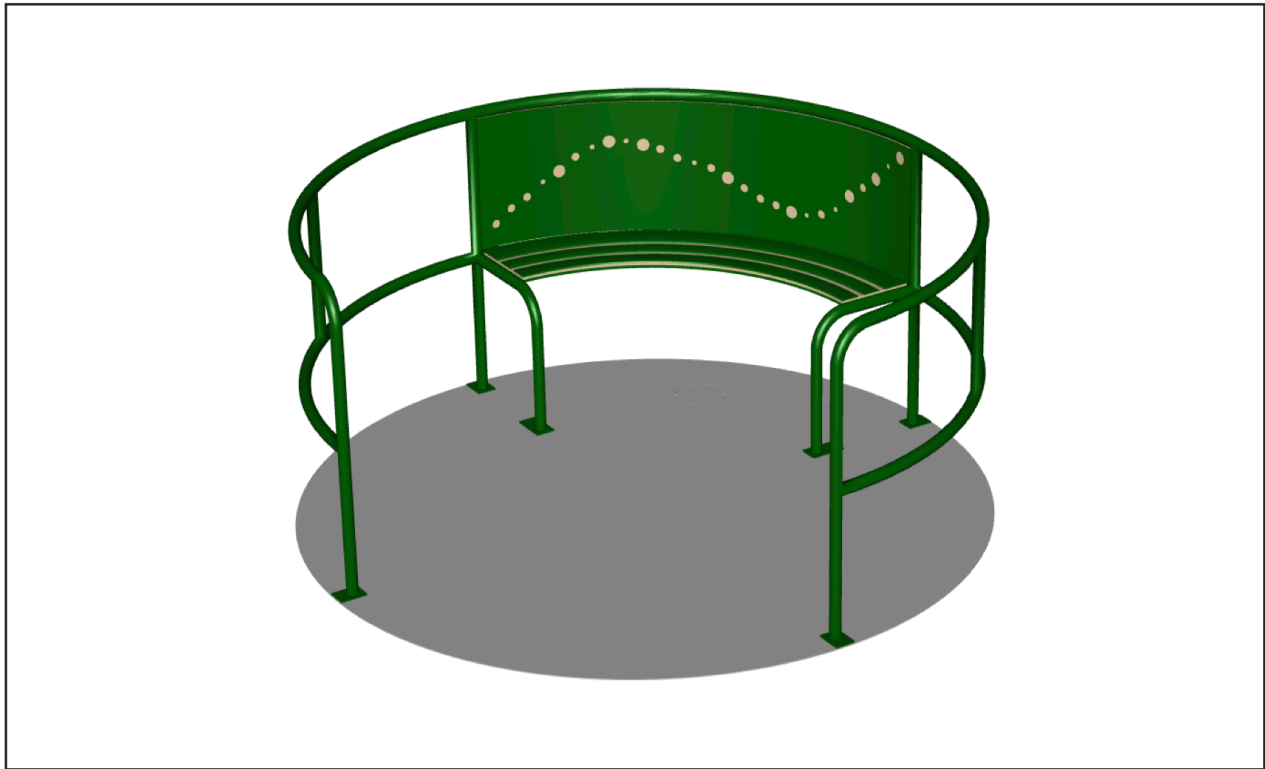

FRIENDSHIP SPINNER SPONSORSHIP

$25,960

Merry-go-rounds have been classic playground activities for ages, but never before has there been a model like this one. Friendship Spinner allows children that use mobility devices to ride alongside their friends. This unique wheelchair accessible merry-go-round is installed level with the playground surfacing, allowing wheels to roll right on top.

Sponsor Benefits:

- One commemorative shovel and one position in line for the ground-breaking and ribbon-cutting ceremonies.
- Verbal and signage recognition at both the ground-breaking and ribbon-cutting ceremonies.
- Opportunity to share message with the community at ribbon-cutting ceremony.
- Name, logo and background information on permanent digital sponsor display located on-site at the Pace Park playground.
- One limited edition recognition gift.
- Six tickets to playground opening reception.
- Name and logo included in all project press releases and social media postings leading up to the ribbon cutting ceremonies.
- Mention as named element sponsor in all media and press.
- Press release and social media announcement of the sponsorship.