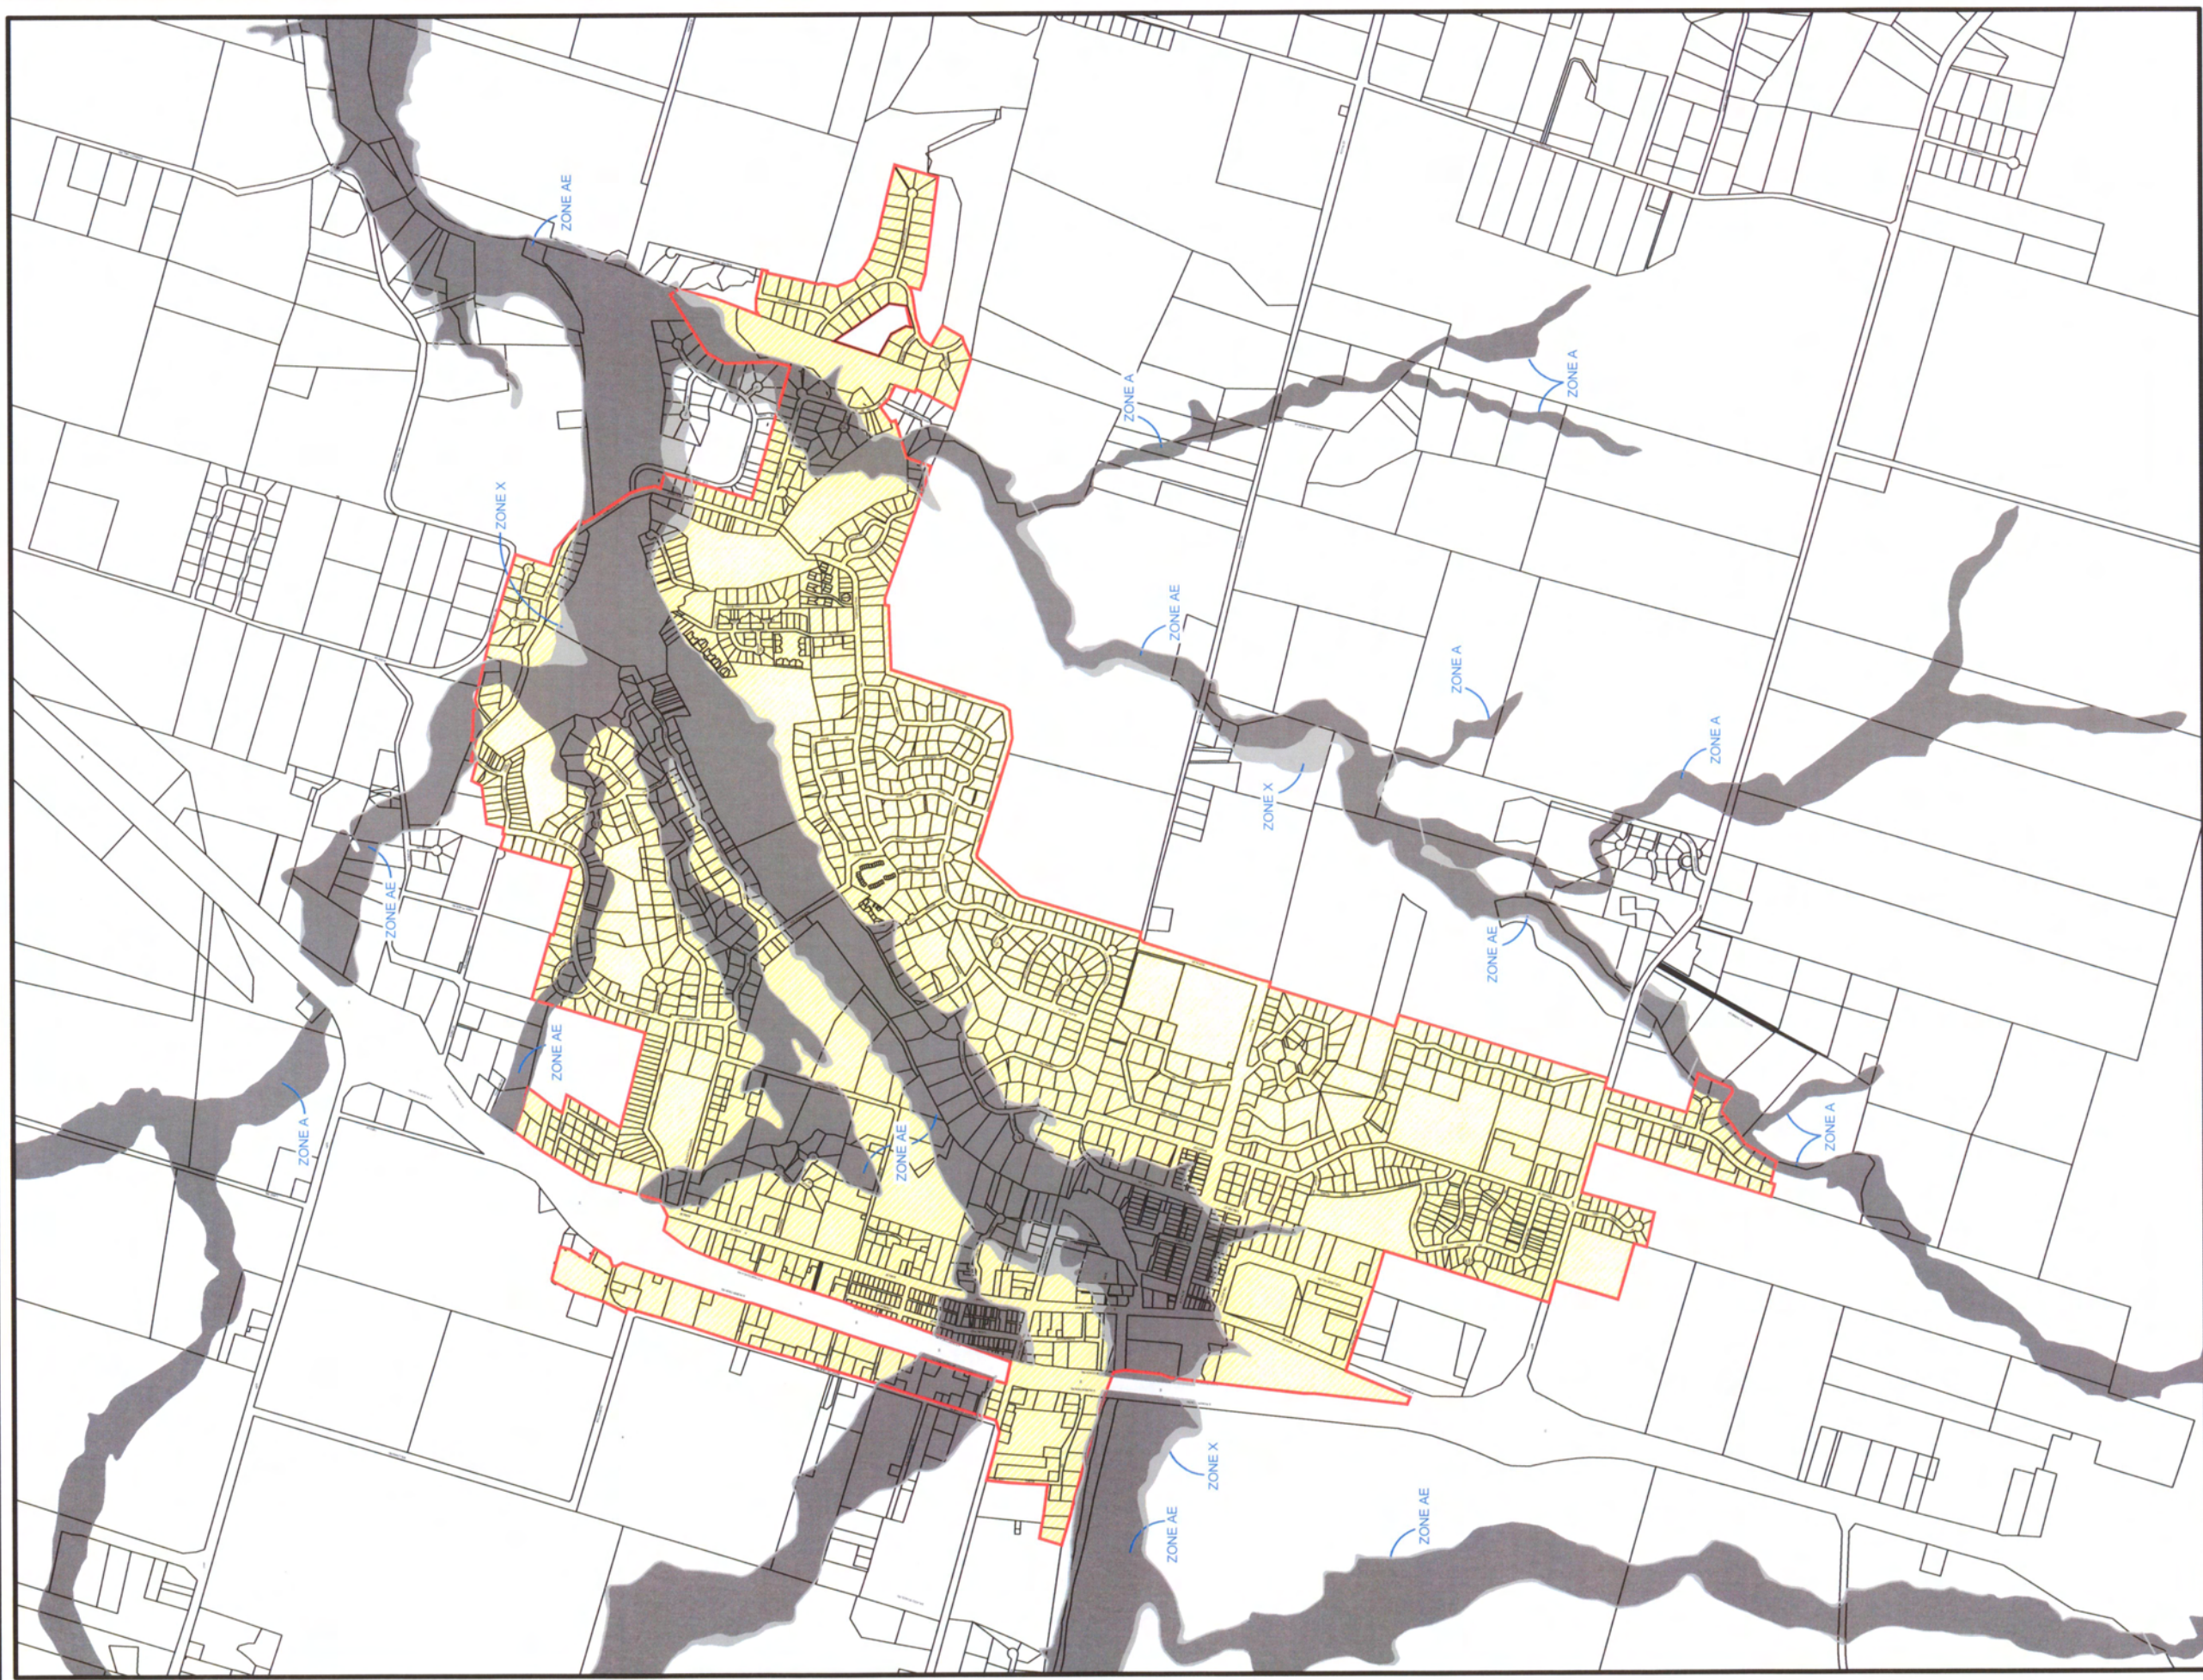

VILLAGE OF SALADO FLOODPLAIN MAP

LEGEND

-  CITY LIMITS
-  FEMA SPECIAL FLOOD HAZARD AREA SUBJECT TO 1% ANNUAL CHANCE FLOOD
-  AREAS OF 0.2% ANNUAL CHANCE FLOOD